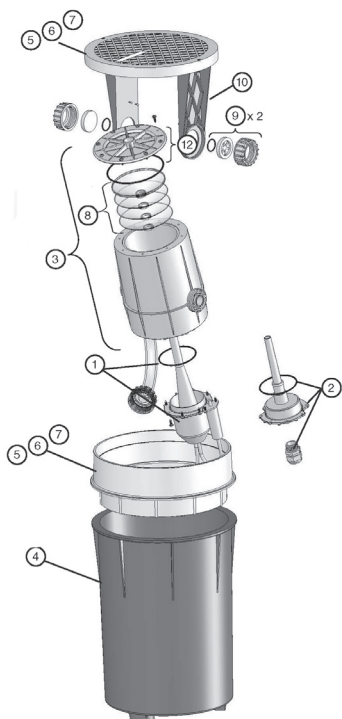

Water Features Parts

Replacement Parts for
Water Features

Deck Jet & Deck Jet II Replacement Parts

Item	Part No.	Description	US List	Can. List
DECK JET				
1	87200800	Fitting nut, sealing liner 2 in.	5.68	6.36
2	87200700	Friction ring, SIF	5.22	5.85
3	87201200	Gasket TH-AGF 3.5 in. OD x 2-3/8 in. ID	6.20	6.94
4	590005	Plug, Gunitite Shield, L20	CALL	CALL
5	590010	Eyeball kit includes installation card	107.48	120.38
6	590011	Accessory kit includes Capture ring, 2 qty.; O-ring, 3 qty.; Filter Pad, 2 qty.; Silicone Lubricant, 1 qty.	17.92	20.07

Item	Part No.	Description	US List	Can. List
DECK JET II				
1	590042	MagicStream Deck Jet II cover, brass color, each	CALL	54.58
2	590041	MagicStream Deck Jet II Nozzle Kit (Includes nozzle base and nozzle swivel, set of 4)	CALL	106.96

Product on page 231.

MagicStream® Laminars

Item	Part No.	Description	US List	Can. List
MAGICSTREAM LAMINARS				
1	590021 ¹	Laminar LED light engine		
2	590022	Laminar Fiber Optic adapter	93.55	104.78
3	590023	Laminar Body Assembly without Light	643.22	720.41
4	590024	Laminar housing-no lid	311.79	349.20
5	590025	Laminar cover Black ²	171.46	192.04
6	590026	Laminar cover Gray ²	171.46	192.04
7	590027	Laminar cover Tan ²	171.46	192.04
8	590028	Laminar screen kit	93.48	104.70
9	590029	Laminar union nut kit	109.07	122.16
10	590030	Laminar bracket kit	171.46	192.04
12	590032	Laminar orifice kit (includes light enhancer)	155.86	174.56
NOT SHOWN				
	590031	Laminar hardware kit	210.42	235.67
	590034	Filter	CALL	CALL
	590035	Filter elbow	CALL	CALL

¹ If manufactured prior to April must order body 590023.

² Includes 1 Matching Trim Ring for Deck Housing.

Product on page 222.