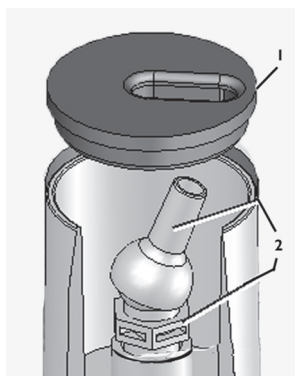

Water Features Parts

Replacement Parts for
Water Features

Deck Jet & Deck Jet II Replacement Parts

Item	Part No.	Description	US List	Can. List
DECK JET				
1	87200800	Fitting nut, sealing liner 2 in.	5.68	6.36
2	87200700	Friction ring, SIF	5.22	5.85
3	87201200	Gasket TH-AGF 3.5 in. OD x 2-3/8 in. ID	6.20	6.94
4	590005	Plug, Gunitite Shield, L20	CALL	CALL
5	590010	Eyeball kit includes installation card	107.48	120.38
6	590011	Accessory kit includes Capture ring, 2 qty.; O-ring, 3 qty.; Filter Pad, 2 qty.; Silicone Lubricant, 1 qty.	17.92	20.07

Item	Part No.	Description	US List	Can. List
DECK JET II				
1	590042	MagicStream Deck Jet II cover, brass color, each	CALL	54.58
2	590041	MagicStream Deck Jet II Nozzle Kit (Includes nozzle base and nozzle swivel, set of 4)	CALL	106.96

Product on page 231.

MagicStream® Laminars

Item	Part No.	Description	US List	Can. List
MAGICSTREAM LAMINARS				
1	590021 ¹	Laminar LED light engine		
2	590022	Laminar Fiber Optic adapter	93.55	104.78
3	590023	Laminar Body Assembly without Light	643.22	720.41
4	590024	Laminar housing-no lid	311.79	349.20
5	590025	Laminar cover Black ²	171.46	192.04
6	590026	Laminar cover Gray ²	171.46	192.04
7	590027	Laminar cover Tan ²	171.46	192.04
8	590028	Laminar screen kit	93.48	104.70
9	590029	Laminar union nut kit	109.07	122.16
10	590030	Laminar bracket kit	171.46	192.04
12	590032	Laminar orifice kit (includes light enhancer)	155.86	174.56
NOT SHOWN				
	590031	Laminar hardware kit	210.42	235.67
	590034	Filter	CALL	CALL
	590035	Filter elbow	CALL	CALL