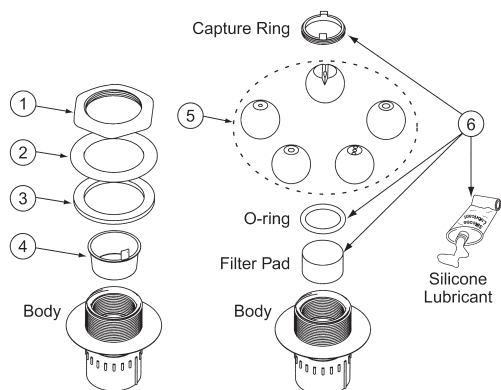

Water Features Parts

Replacement Parts for
Water Features

Deck Jet & Deck Jet II Replacement Parts

Item	Part No.	Description	US List	Can. List
DECK JET				
1	87200800	Fitting nut, sealing liner 2 in.	5.68	6.36
2	87200700	Friction ring, SIF	5.22	5.85
3	87201200	Gasket TH-AGF 3.5 in. OD x 2-3/8 in. ID	6.20	6.94
4	590005	Plug, Gunitite Shield, L20	CALL	CALL
5	590010	Eyeball kit includes installation card	107.48	120.38
6	590011	Accessory kit includes Capture ring, 2 qty.; O-ring, 3 qty.; Filter Pad, 2 qty.; Silicone Lubricant, 1 qty.	17.92	20.07

Item	Part No.	Description	US List	Can. List
DECK JET II				
1	590042	MagicStream Deck Jet II cover, brass color, each	CALL	54.58
2	590041	MagicStream Deck Jet II Nozzle Kit (Includes nozzle base and nozzle swivel, set of 4)	CALL	106.96

Product on page 231.

MagicStream® Laminars

Item	Part No.	Description	US List	Can. List
MAGICSTREAM LAMINARS				
1	590021 ¹	Laminar LED light engine		
2	590022	Laminar Fiber Optic adapter	93.55	104.78
3	590023	Laminar Body Assembly without Light	643.22	720.41
4	590024	Laminar housing-no lid	311.79	349.20
5	590025	Laminar cover Black ²	171.46	192.04
6	590026	Laminar cover Gray ²	171.46	192.04
7	590027	Laminar cover Tan ²	171.46	192.04
8	590028	Laminar screen kit	93.48	104.70
9	590029	Laminar union nut kit	109.07	122.16
10	590030	Laminar bracket kit	171.46	192.04
12	590032	Laminar orifice kit (includes light enhancer)	155.86	174.56
NOT SHOWN				
	590031	Laminar hardware kit	210.42	235.67
	590034	Filter	CALL	CALL
	590035	Filter elbow	CALL	CALL

¹ If manufactured prior to April must order body 590023.

² Includes 1 Matching Trim Ring for Deck Housing.

Product on page 222.